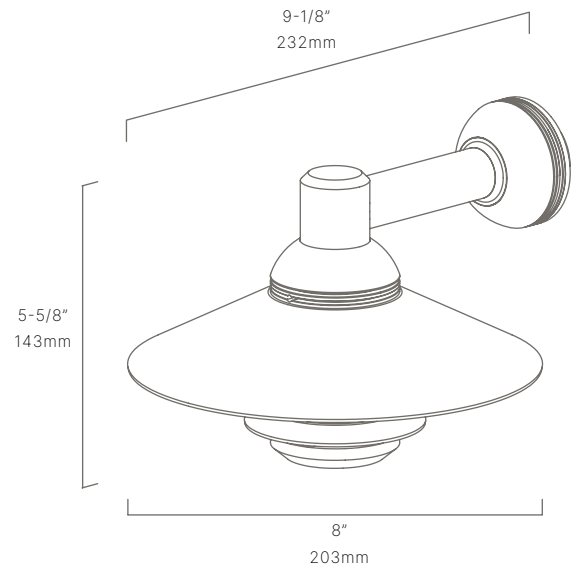

P. 760.931.2910

O. 2742 Loker Ave. W Carlsbad CA 92010

W. www.auroralight.com

MADE IN USA
WITH DOMESTIC & IMPORTED MATERIALS